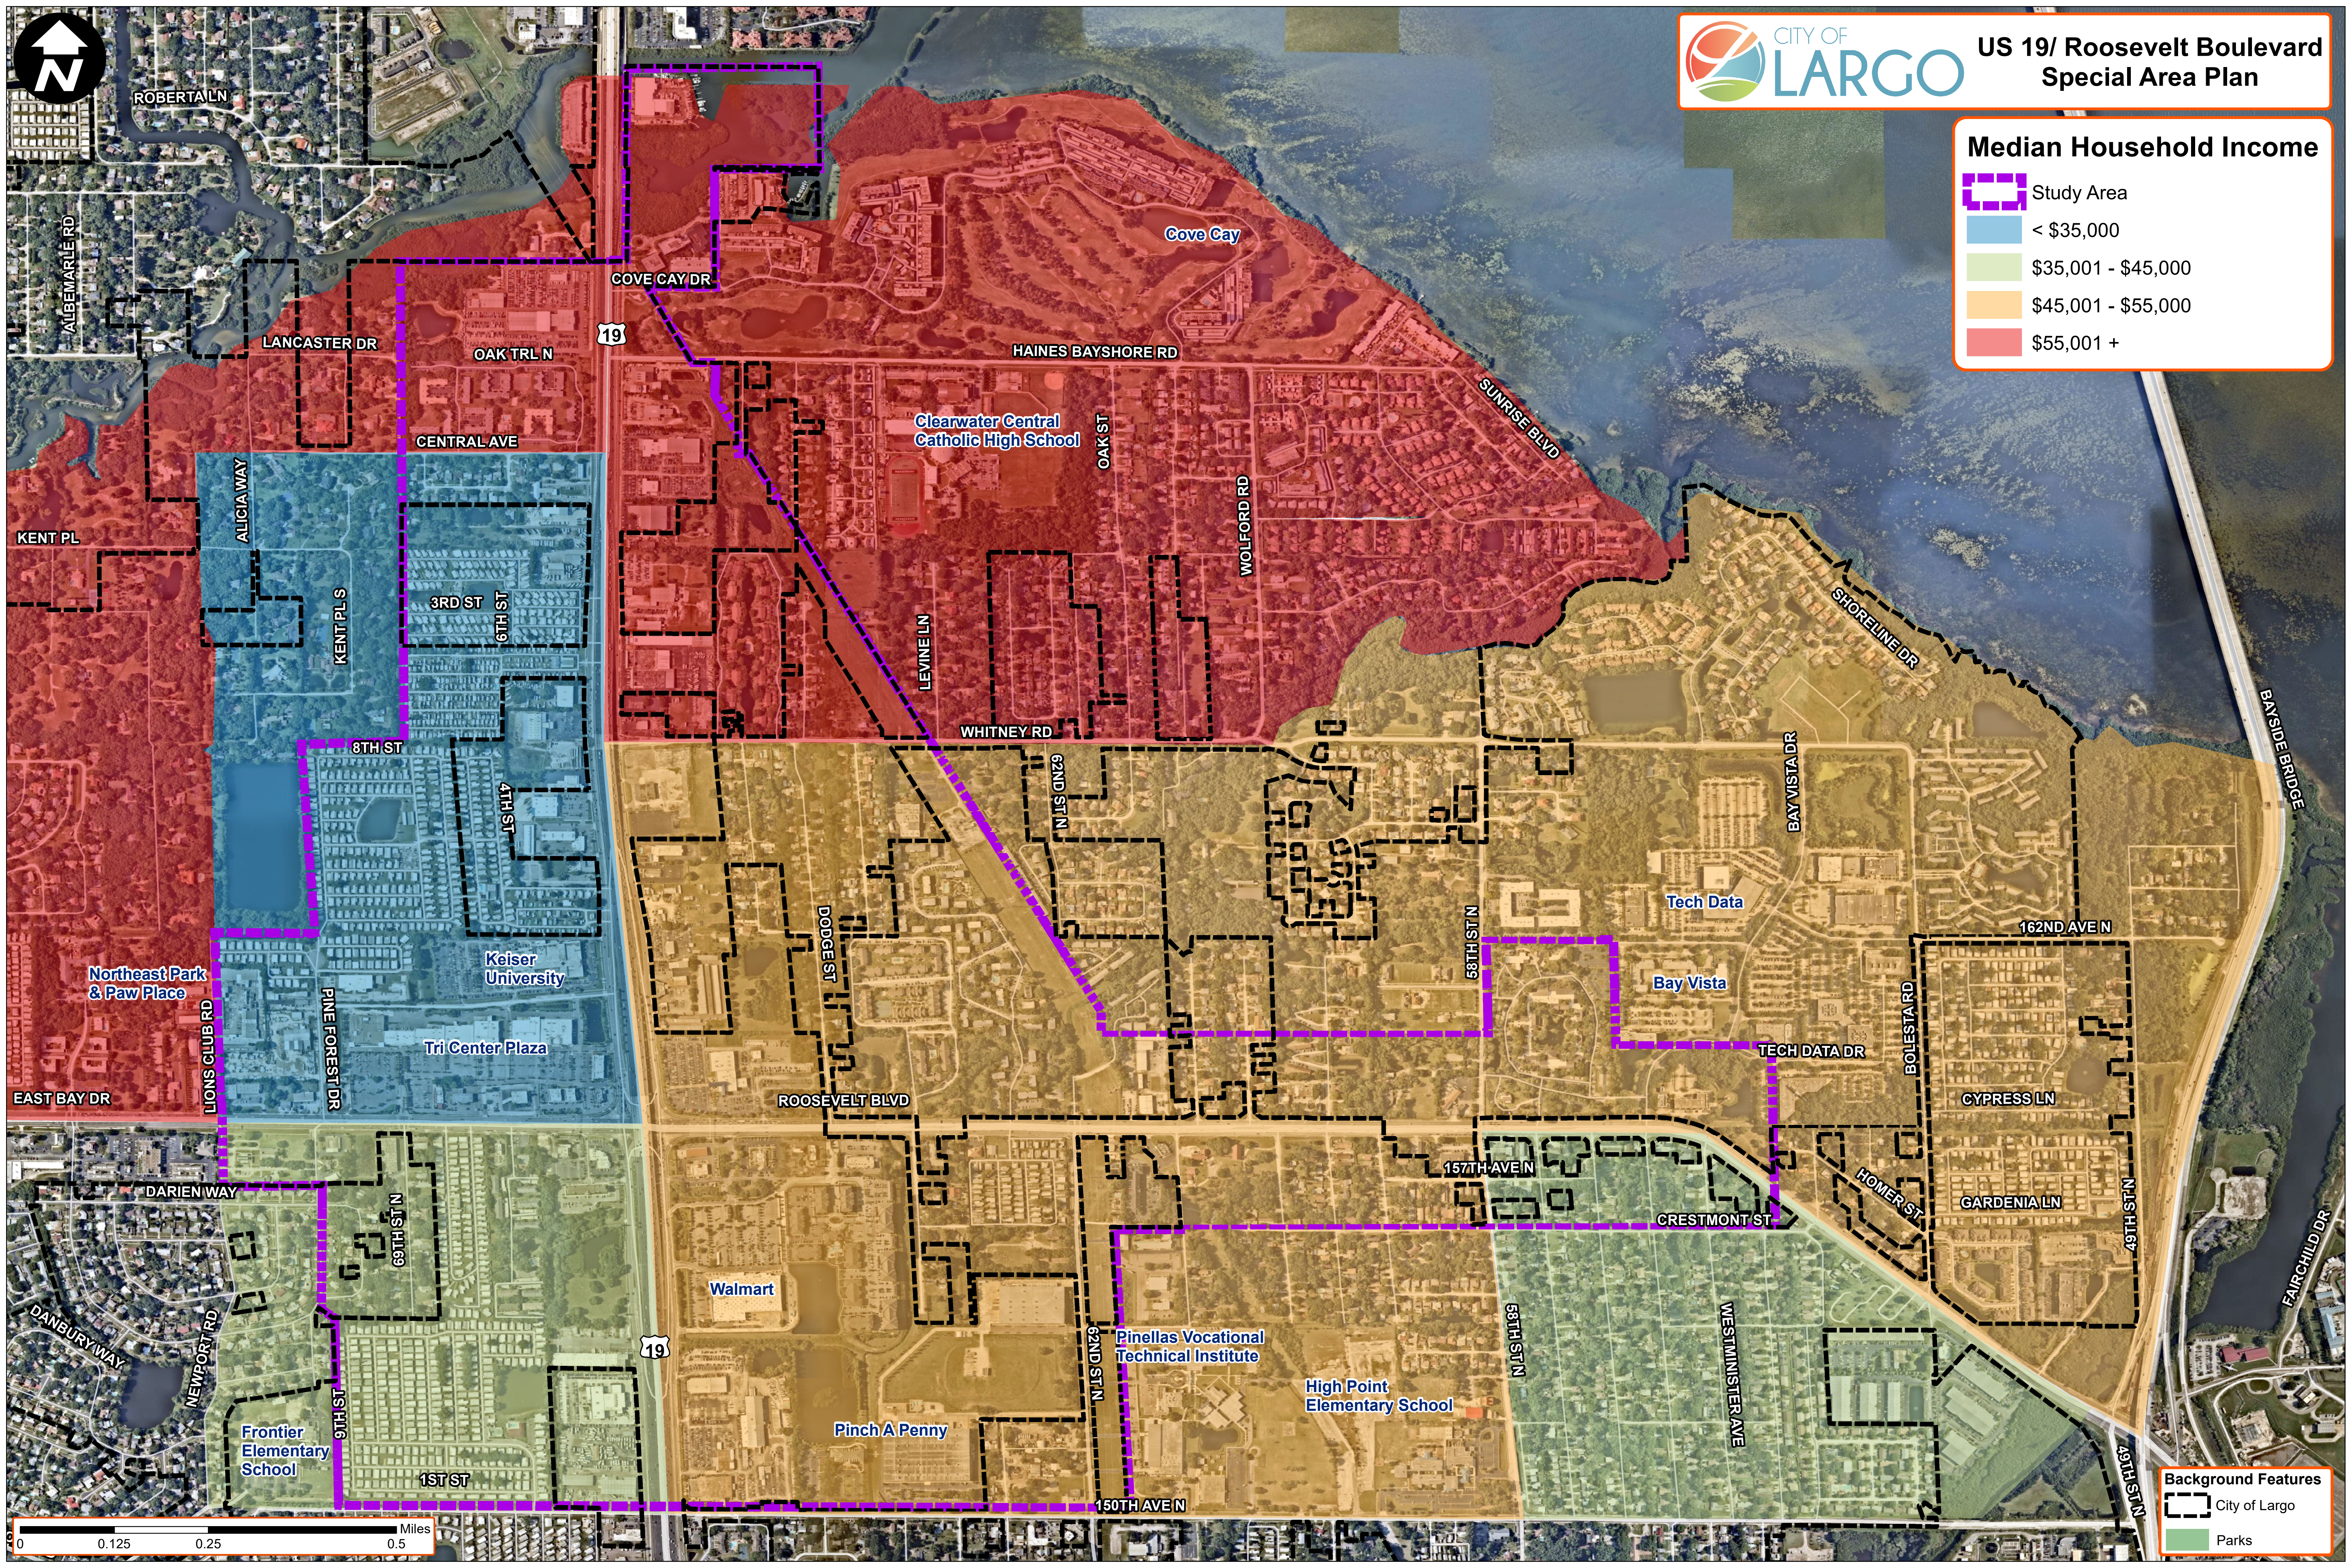

**Median Household Income**

- Study Area
- < \$35,000
- \$35,001 - \$45,000
- \$45,001 - \$55,000
- \$55,001 +

**Background Features**

- City of Largo
- Parks